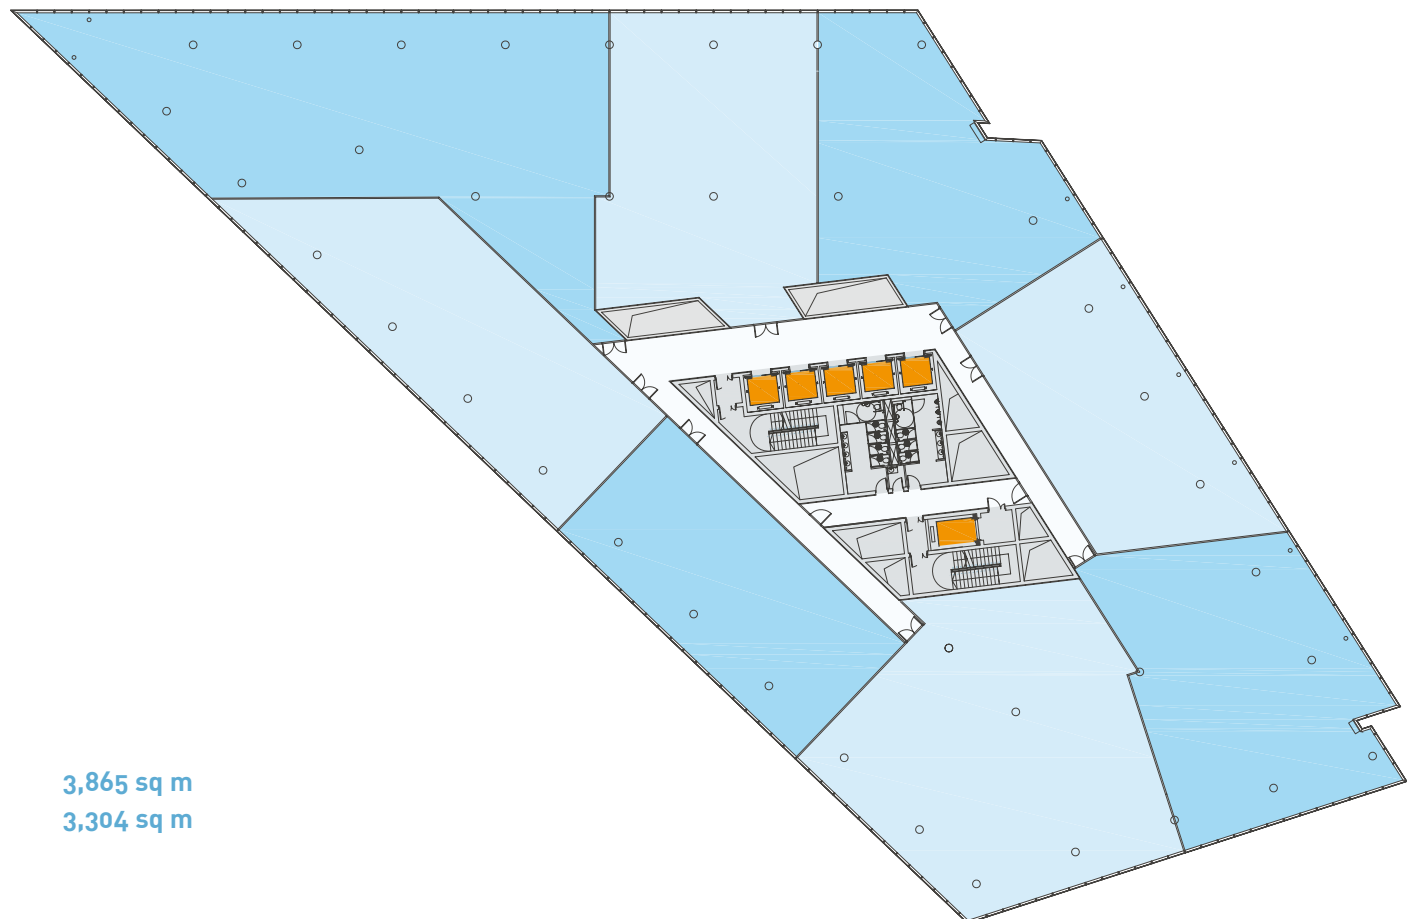

Typical Floor
Clear

Typical Floor
8 Tenants

Floor Area
Usable Area

3,865 sq m
3,304 sq m