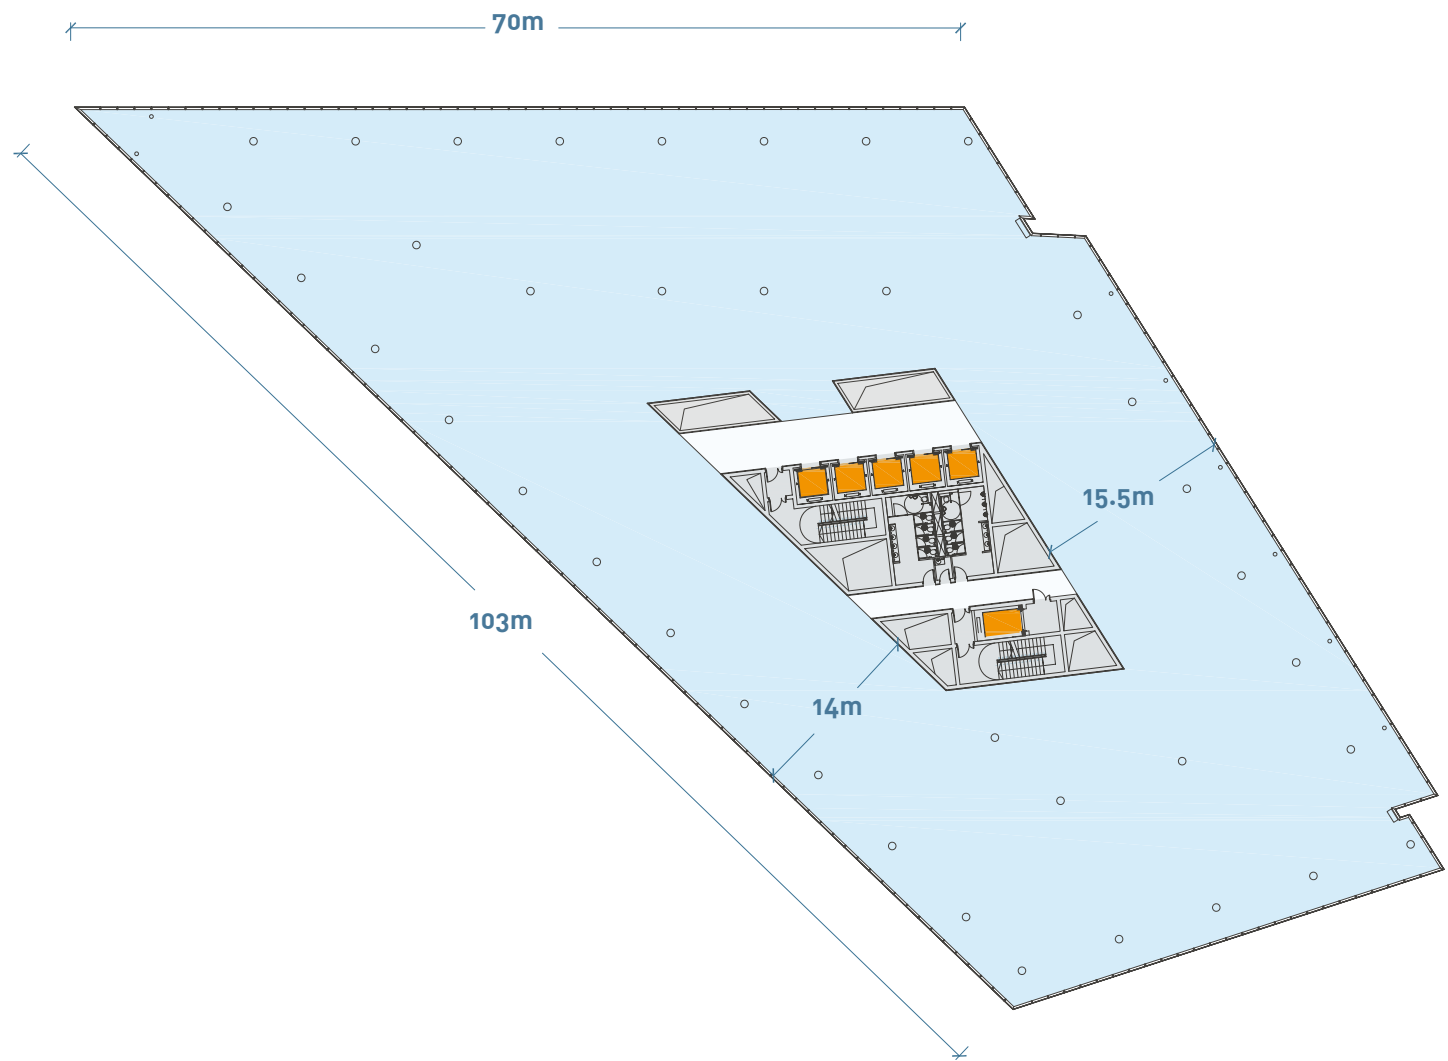

Typical Floor
Clear

Typical Floor
8 Tenants

Floor Area
Usable Area

3,865 sq m
3,304 sq m