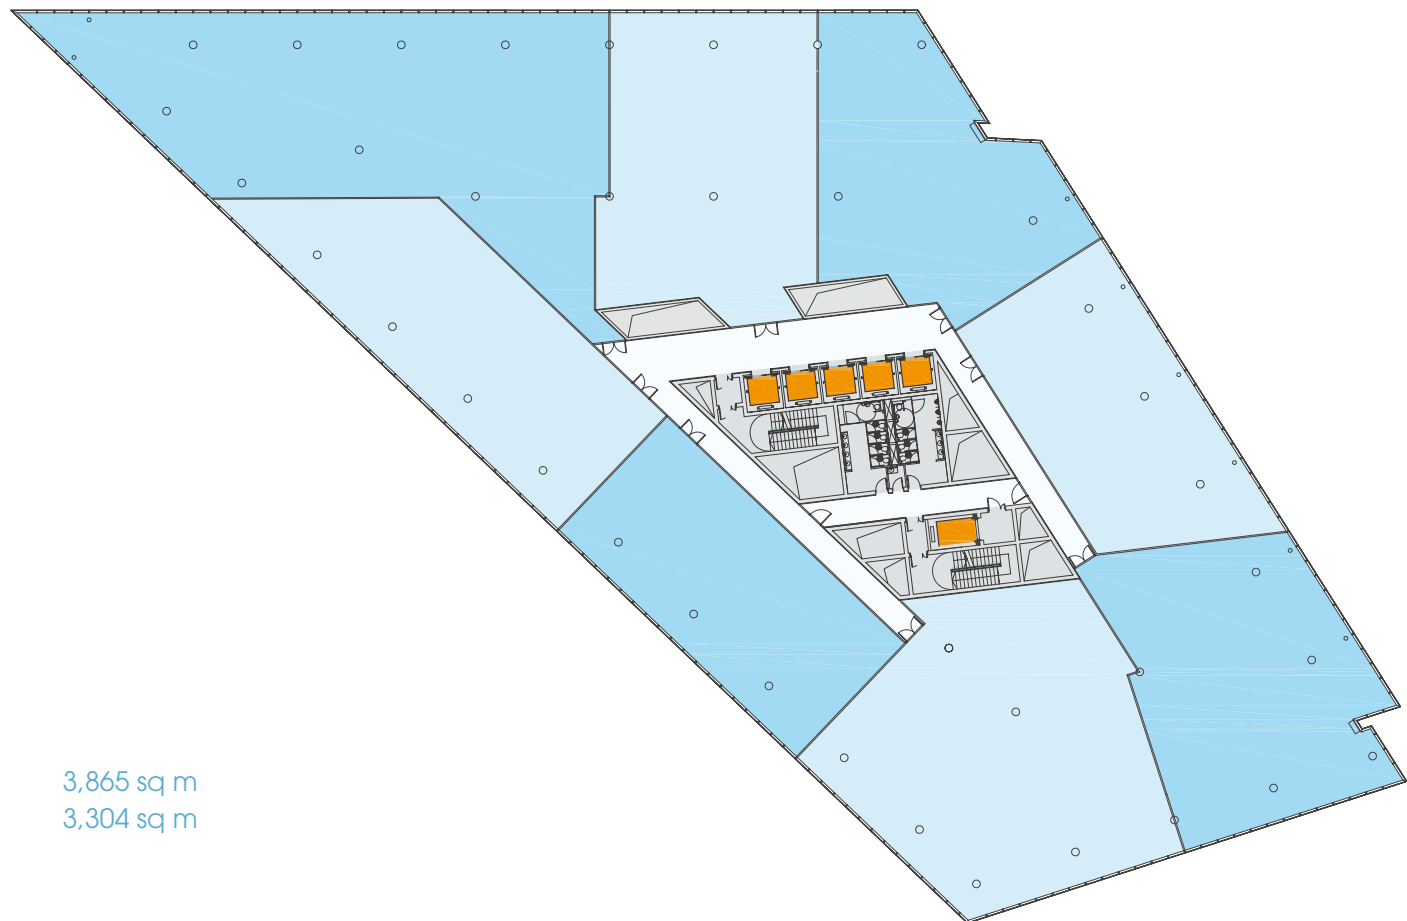

Typical Floor
Clear

Typical Floor
8 Tenants

Floor Area
Usable Area

3,865 sq m
3,304 sq m