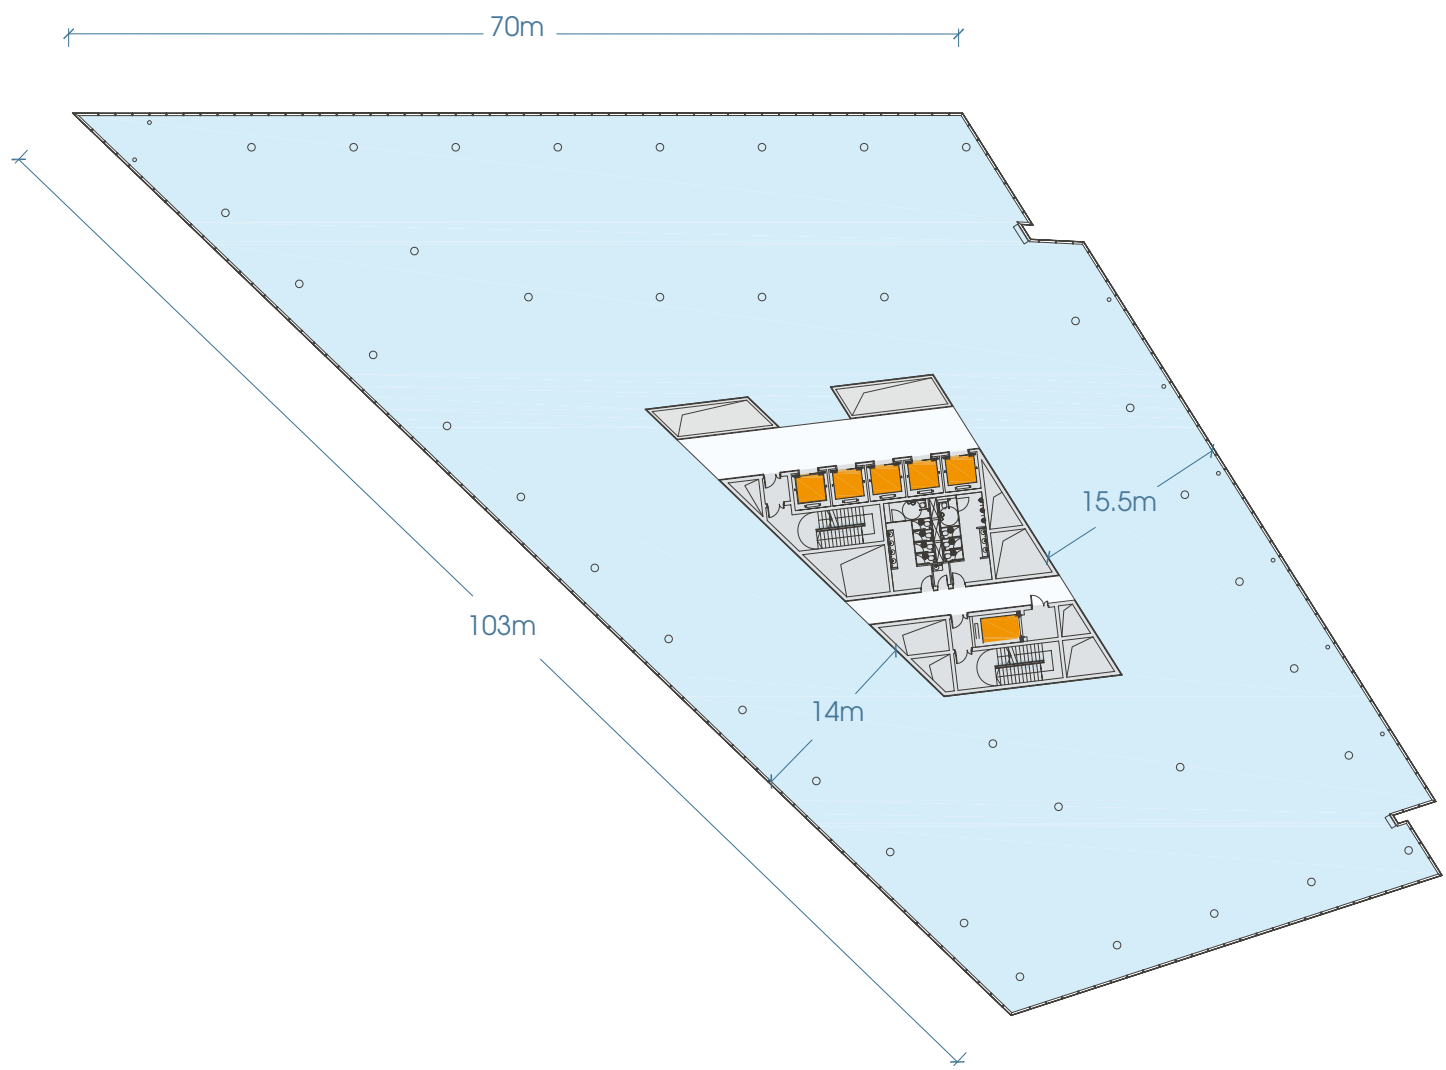

Typical Floor
Clear

Typical Floor
8 Tenants

Floor Area
Usable Area

3,865 sq m
3,304 sq m